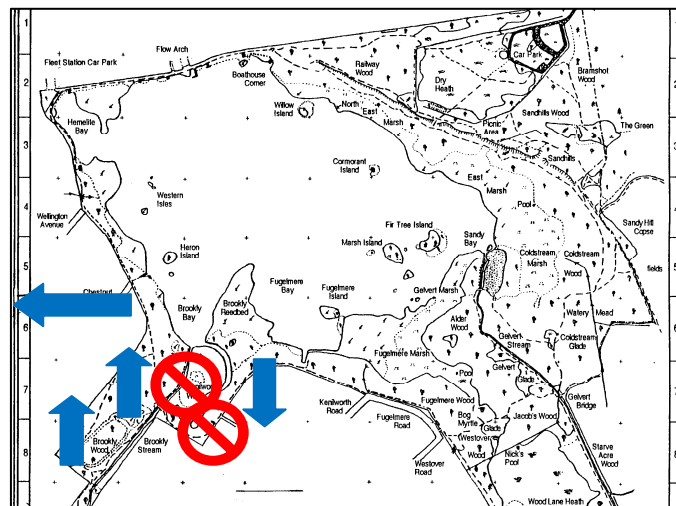

Expected footpath closures

**May 9th – 15th
Link bridge**

**May 16th – 29th
Carnival Bridge**

**May 30th – June 10th
Brookly Bridge**

Further information on diversions will be provided in May.

If you have any questions regarding Fleet Pond please contact the Countryside Service on: