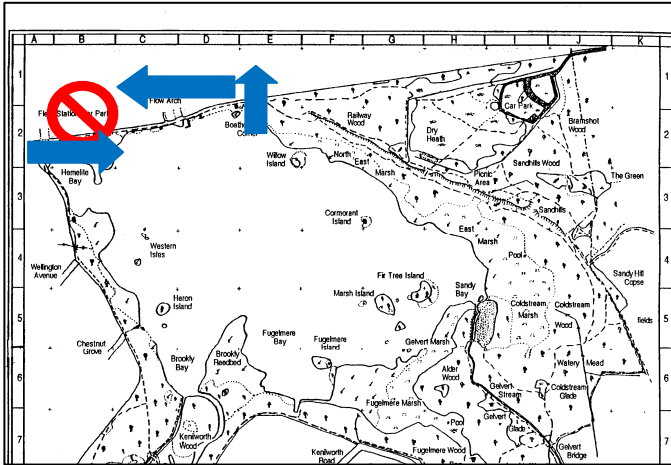

Expected footpath closures

**May 9th – 15th
Link bridge**

**May 16th – 29th
Carnival Bridge**

**May 30th – June 10th
Brookly Bridge**

Further information on diversions will be provided in May.

If you have any questions regarding Fleet Pond please contact the Countryside Service on: