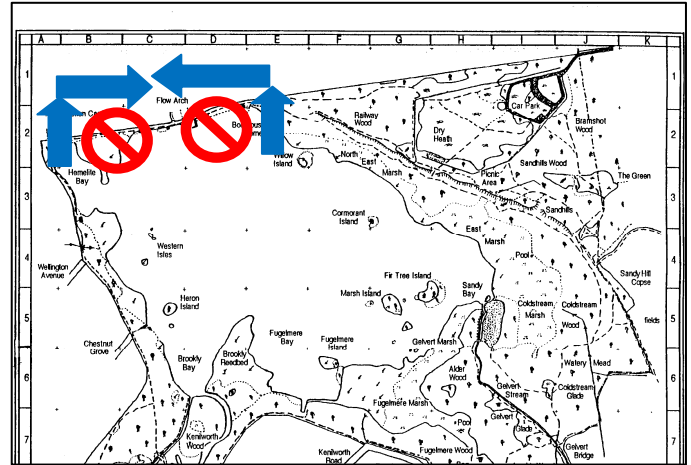

Expected footpath closures

**May 9th – 15th
Link bridge**

**May 16th – 29th
Carnival Bridge**

**May 30th – June 10th
Brookly Bridge**

Further information on diversions will be provided in May.

If you have any questions regarding Fleet Pond please contact the Countryside Service on: